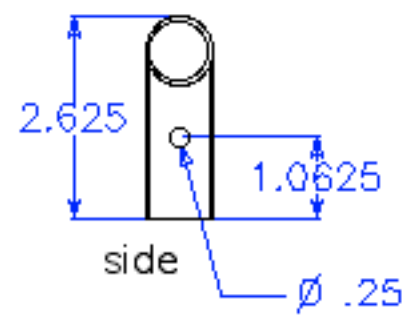

Wicks Aircraft supply      4130 round tubing  
 3/4" od x .680 id .035 wall  
 7/8" od x .759 id .058 wall  
 7/8" od x .805 id .035 wall

[http://www.wicksaircraft.com/catalog/product\\_cat.php/subid=2104/index.html](http://www.wicksaircraft.com/catalog/product_cat.php/subid=2104/index.html)

Trim j bar end as needed

1/4" pin as previously