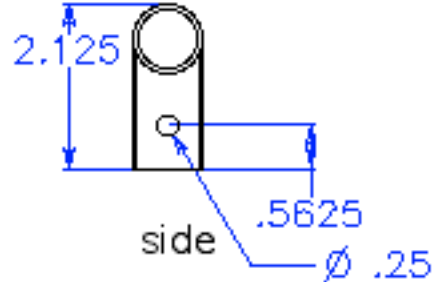

Wicks Aircraft supply      4130 round tubing  
 3/4" od x .680 id .035 wall  
 7/8" od x .759 id .058 wall  
 7/8" od x .805 id .035 wall

[http://www.wicksaircraft.com/catalog/product\\_cat.php/subid=2104/index.html](http://www.wicksaircraft.com/catalog/product_cat.php/subid=2104/index.html)

Trim j bar end as needed

1/4" pin as previously