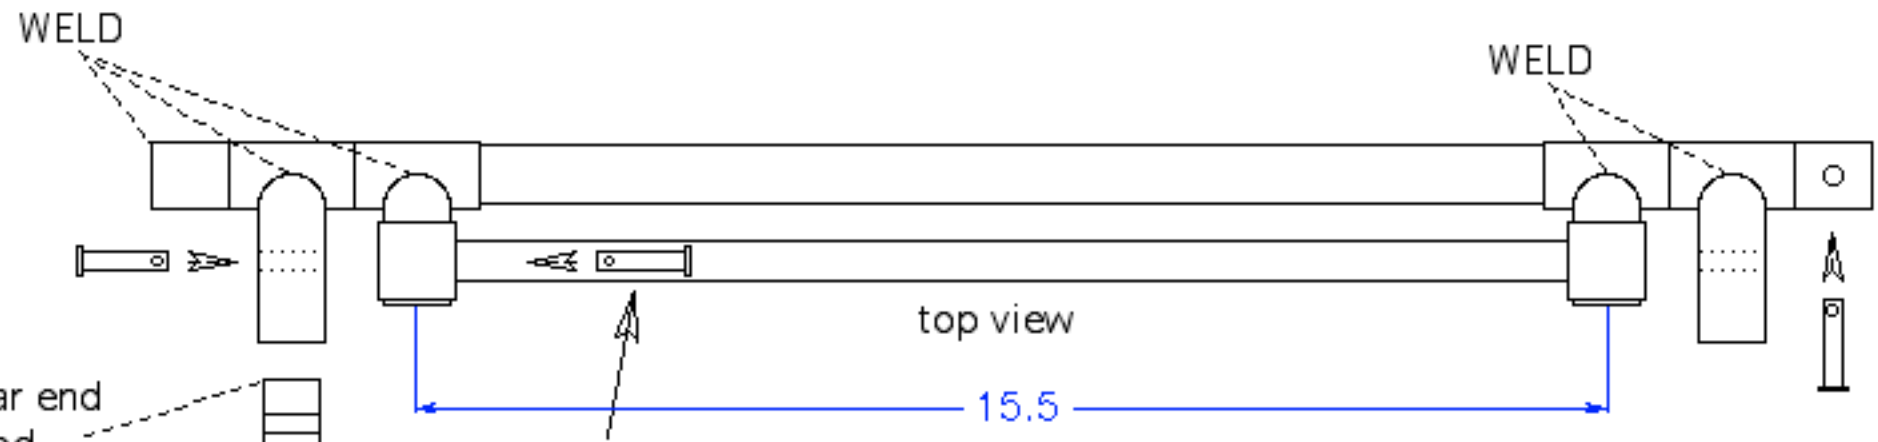

Wicks Aircraft supply      4130 round tubing  
 3/4" od x .680 id .035 wall  
 7/8" od x .759 id .058 wall  
 7/8" od x .805 id .035 wall

[http://www.wicksaircraft.com/catalog/product\\_cat.php/subid=2104/index.html](http://www.wicksaircraft.com/catalog/product_cat.php/subid=2104/index.html)

Trim j bar end as needed

1/4" pin as previously