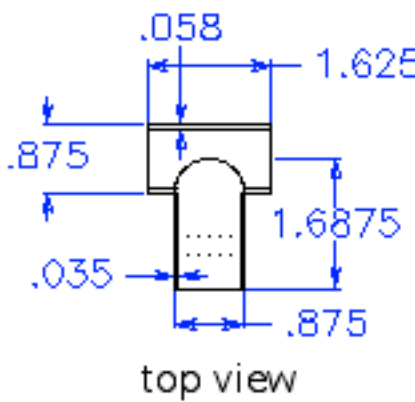

Wicks Aircraft supply      4130 round tubing  
 3/4" od x .680 id .035 wall  
 7/8" od x .759 id .058 wall  
 7/8" od x .805 id .035 wall

[http://www.wicksaircraft.com/catalog/product\\_cat.php/subid=2104/index.html](http://www.wicksaircraft.com/catalog/product_cat.php/subid=2104/index.html)

Trim j bar end as needed

1/4" pin as previously