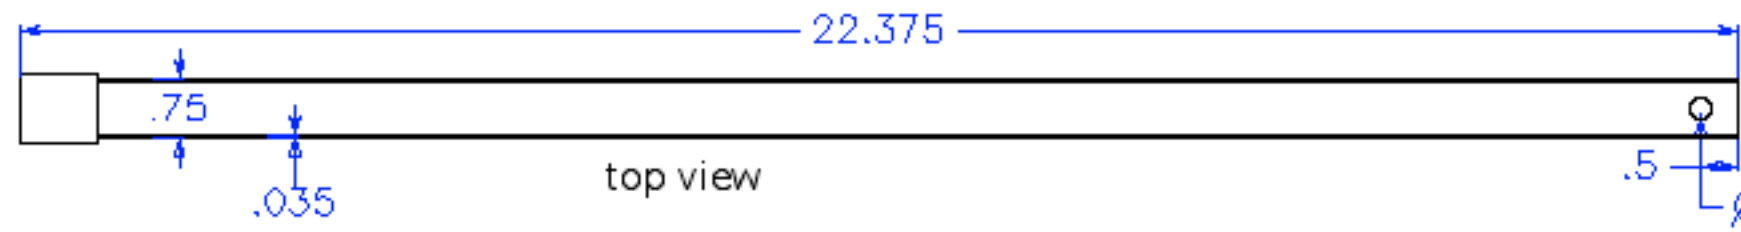

Wicks Aircraft supply      4130 round tubing  
 3/4" od x .680 id .035 wall  
 7/8" od x .759 id .058 wall  
 7/8" od x .805 id .035 wall

[http://www.wicksaircraft.com/catalog/product\\_cat.php/subid=2104/index.html](http://www.wicksaircraft.com/catalog/product_cat.php/subid=2104/index.html)

Trim j bar end as needed

1/4" pin as previously