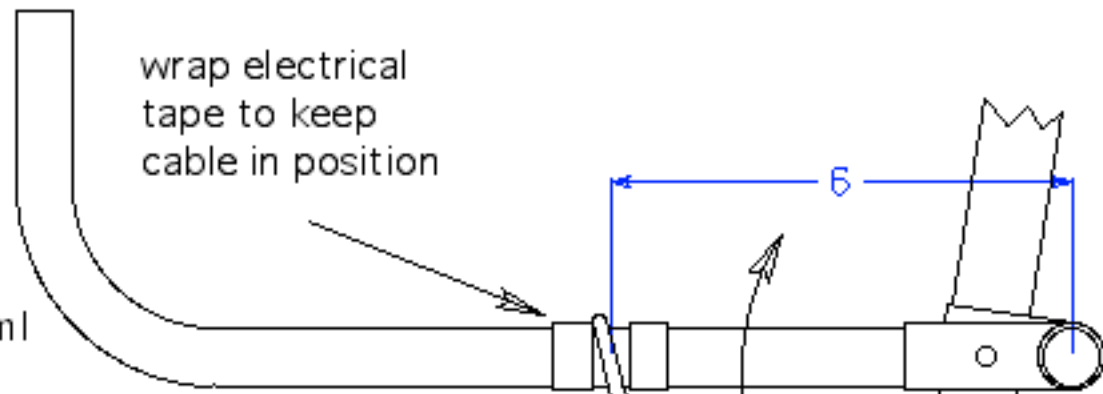

Wicks Aircraft supply      4130 round tubing  
 3/4" od x .680 id .035 wall  
 7/8" od x .759 id .058 wall  
 7/8" od x .805 id .035 wall

[http://www.wicksaircraft.com/catalog/product\\_cat.php/subid=2104/index.html](http://www.wicksaircraft.com/catalog/product_cat.php/subid=2104/index.html)

Trim j bar end as needed

1/4" pin as previously