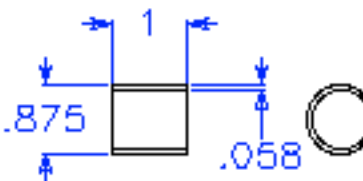

Wicks Aircraft supply      4130 round tubing  
 3/4" od x .680 id .035 wall  
 7/8" od x .759 id .058 wall  
 7/8" od x .805 id .035 wall

[http://www.wicksaircraft.com/catalog/product\\_cat.php/subid=2104/index.html](http://www.wicksaircraft.com/catalog/product_cat.php/subid=2104/index.html)