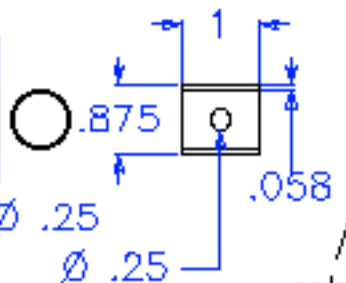

Wicks Aircraft supply      4130 round tubing  
 3/4" od x .680 id .035 wall  
 7/8" od x .759 id .058 wall  
 7/8" od x .805 id .035 wall

[http://www.wicksaircraft.com/catalog/product\\_cat.php/subid=2104/index.html](http://www.wicksaircraft.com/catalog/product_cat.php/subid=2104/index.html)

Trim j bar end as needed

1/4" pin as previously