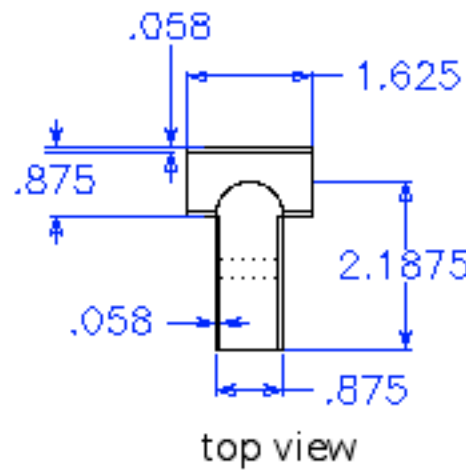

Wicks Aircraft supply      4130 round tubing  
 3/4" od x .680 id .035 wall  
 7/8" od x .759 id .058 wall  
 7/8" od x .805 id .035 wall

[http://www.wicksaircraft.com/catalog/product\\_cat.php/subid=2104/index.html](http://www.wicksaircraft.com/catalog/product_cat.php/subid=2104/index.html)

Trim j bar end as needed

1/4" pin as previously